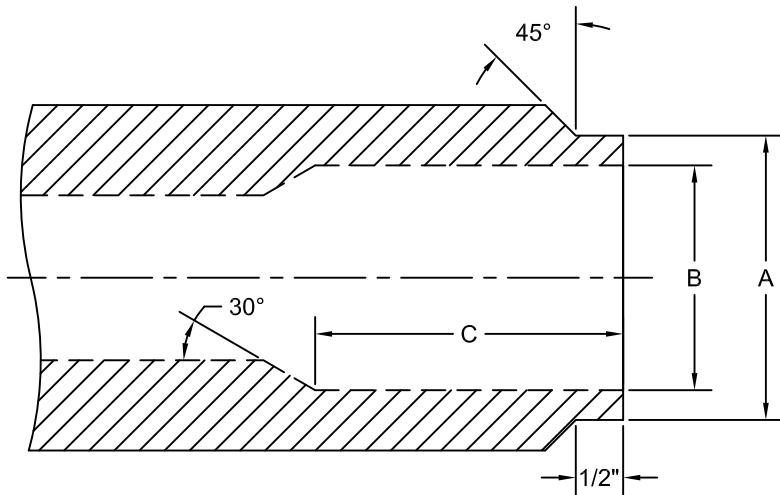

BFJ BLANKING DIMENSIONS

SIZE	WEIGHT (LB./FT.)	O.D.	I.D.	BOX	PIN	I.D.
		A (±0.010")	B	C (±0.125")	D (±0.125")	E (±0.010")
2 3/8"	4.60	2.375	1.945-1.995	3.125	3.625	1.945
2 7/8"	6.40	2.875	2.375-2.441	3.125	3.625	2.375
3 1/2"	9.20	3.500	2.930-2.992	3.625	4.125	2.930
3 1/2"	12.52	3.500	2.677-2.697	3.125	3.125	2.687
4 1/2"	11.00	4.000	3.385-3.476	3.125	3.125	3.395

BOX BLANK